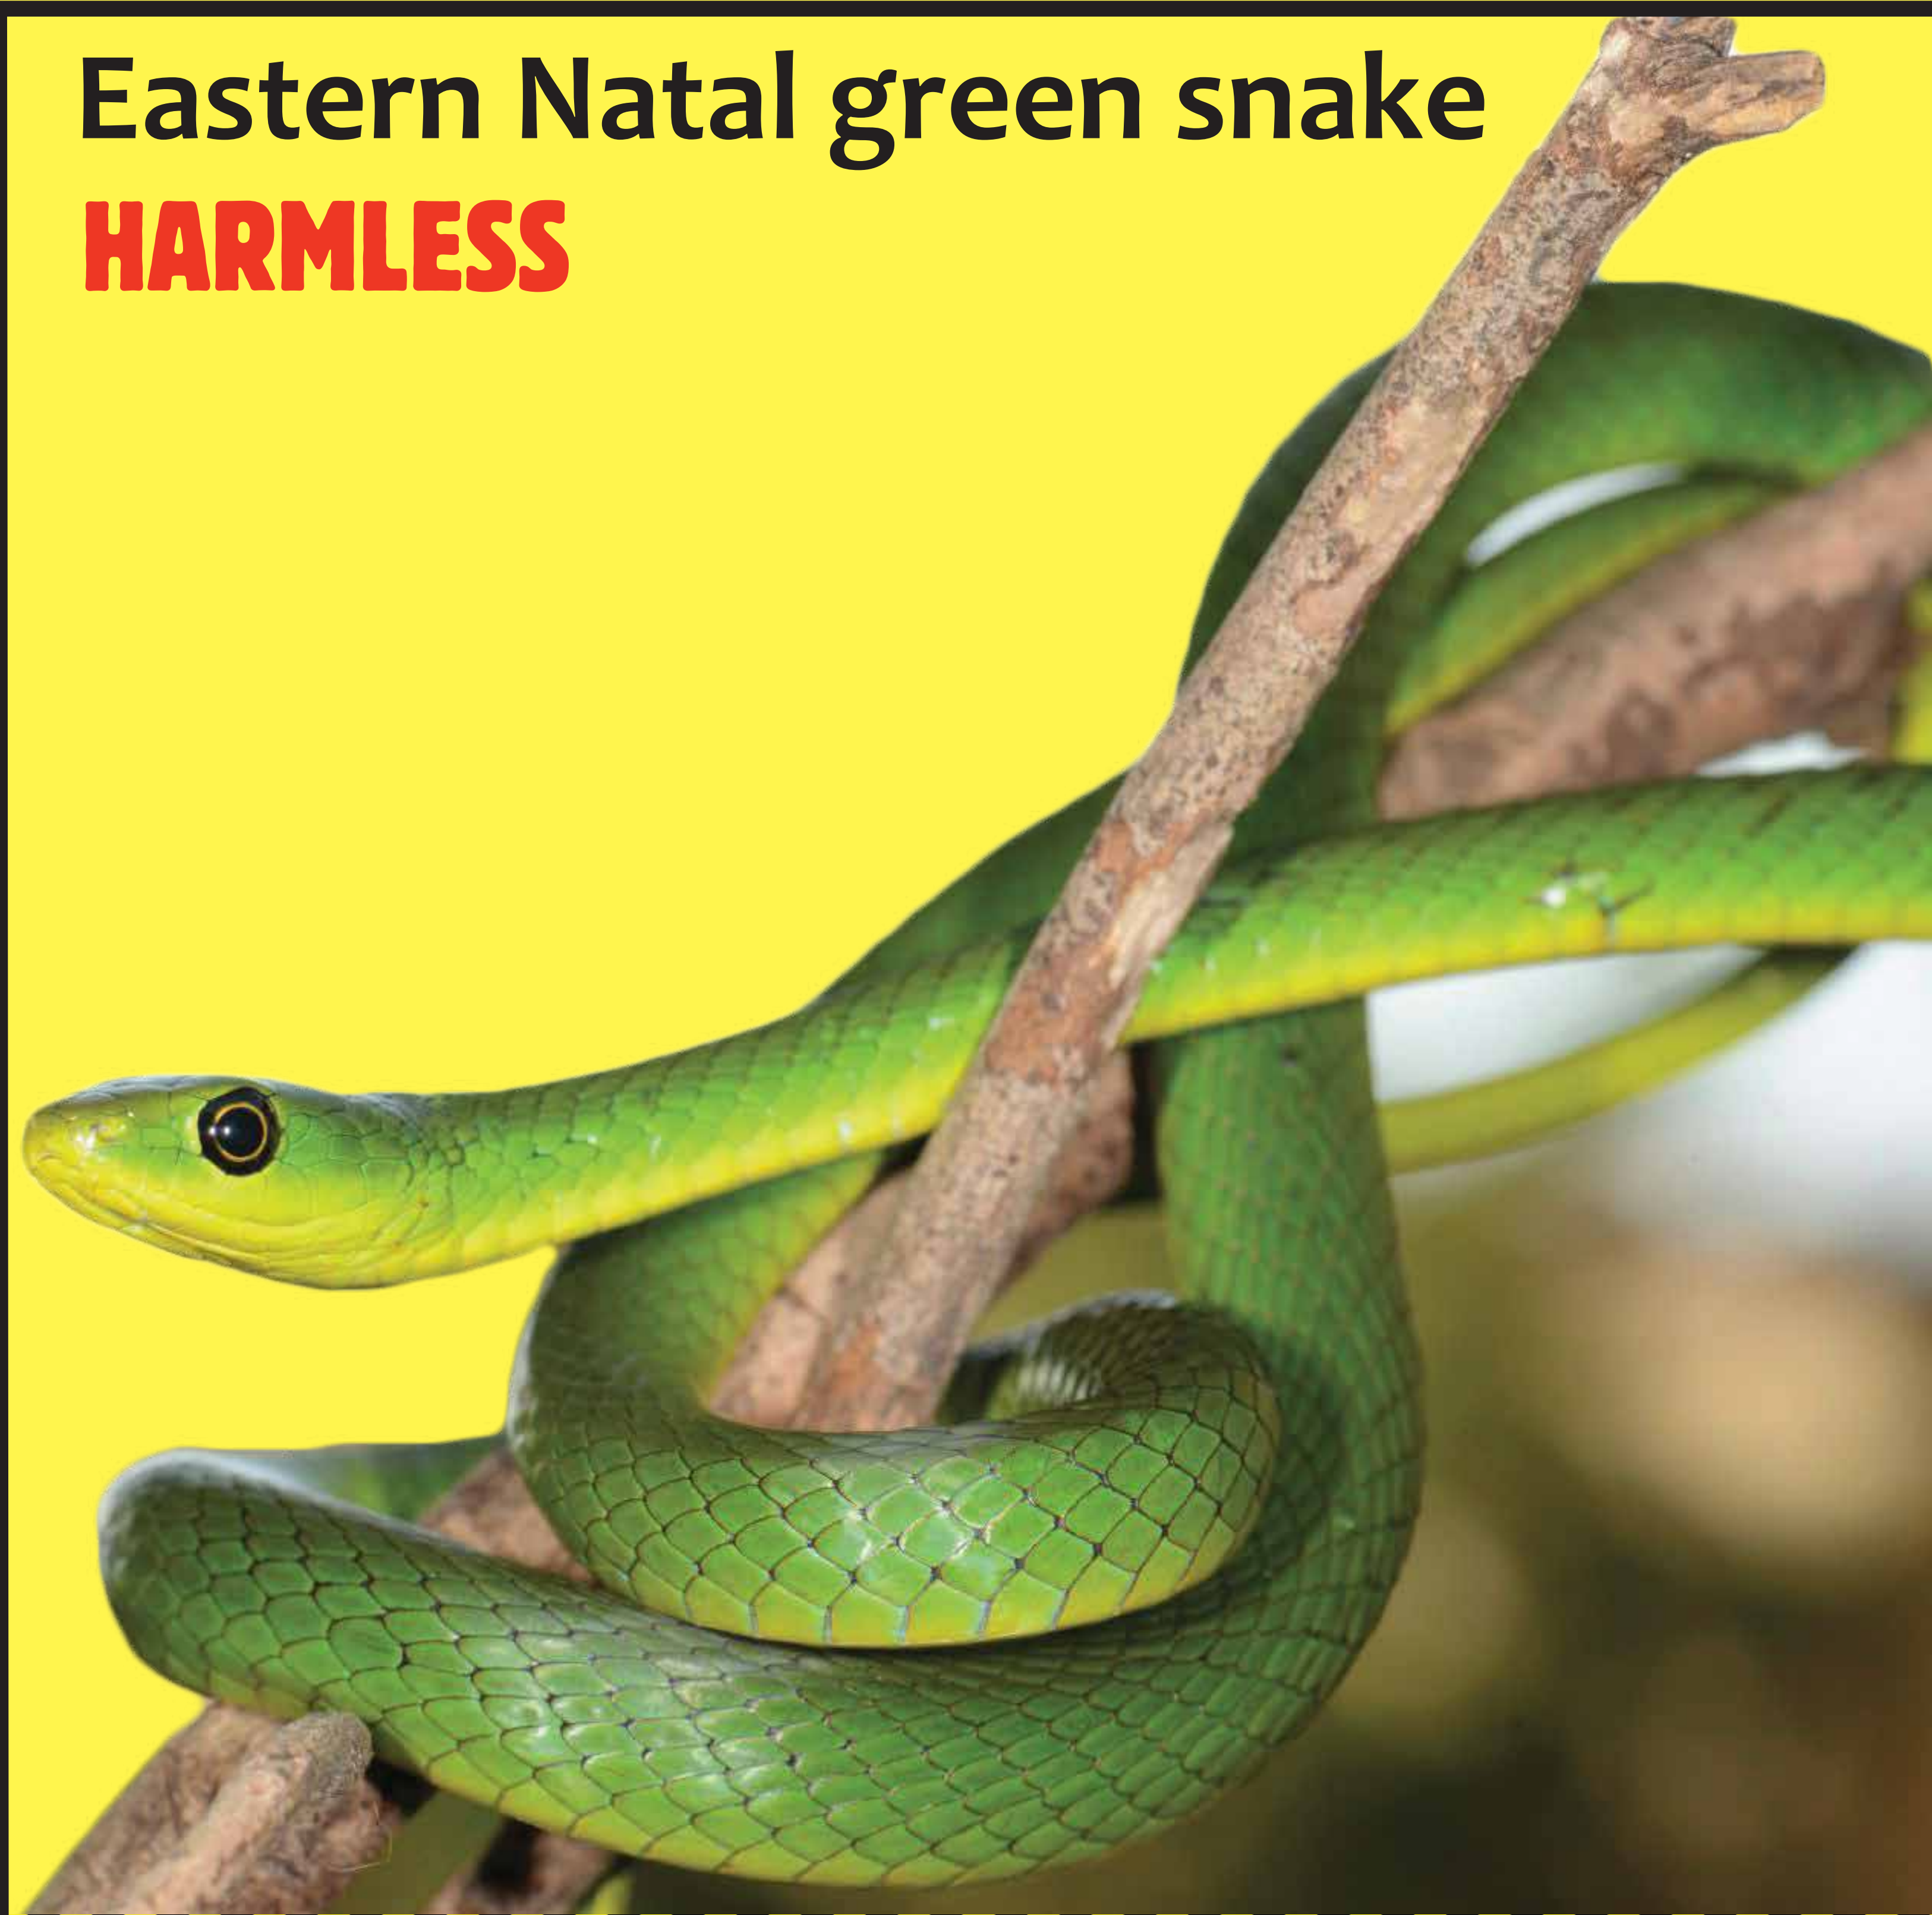

6 SHADES OF GREEN

COMMON GREEN SNAKES OF SOUTH AFRICA

Western Natal green snake
HARMLESS

Eastern Natal green snake
HARMLESS

Spotted bush snake
HARMLESS

Boomslang
VERY DANGEROUS

Green water snake
HARMLESS

Green mamba
VERY DANGEROUS

**DANGEROUS
CREATURES**

From fear to fascination